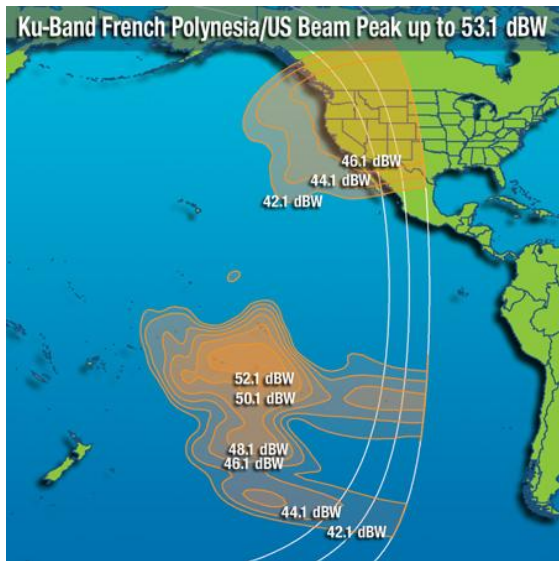

Ku-band 12 active transponders with two groups of 8-for-6 TWTA's

Mission Description

Intelsat 18 satellite will carry a hybrid payload and will be located at an orbital slot at 180 degrees East Longitude. The satellite's C-band payload will serve Eastern Asia, the Western Pacific and North America. The Ku-band payload will serve North America, French Polynesia, Cook Islands, Australia, New Zealand, New Caledonia, Vanatu, Fiji, Tonga, Samoa and other islands

Comparison of IS701 C band downlink beam patterns to those of IS18

Replaces C band Hemi and Zone beams

Replaces C band Spot on 701

Both satellites have global beam downlink as illustrated

IS701's global beam edge EIRP value is 26 dbw to 34 dbw in the bore site.

IS18 global beam edge EIRP value is 32dbw to 35dbw in the bore site

Comparison of IS701 Ku downlink beam patterns to those of IS18

Replaces Ku spot 3 centered on Tahiti

Replaces Ku spot 2 centered on New Caledonia

The New Caledonian spot beam covers New Zealand for the first time with a signal strength of 46 dbw. The signal covers the whole of New Zealand evenly so there should be no dramatic increases in receive dish size for any service that uses this down link beam pattern.