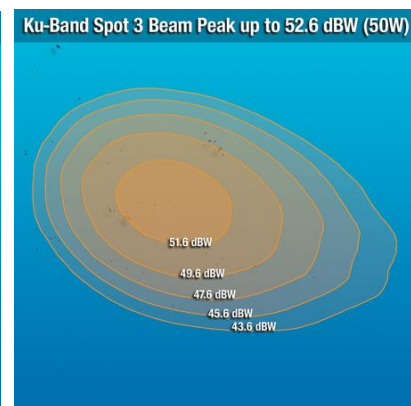

Spot 3 over Tahiti