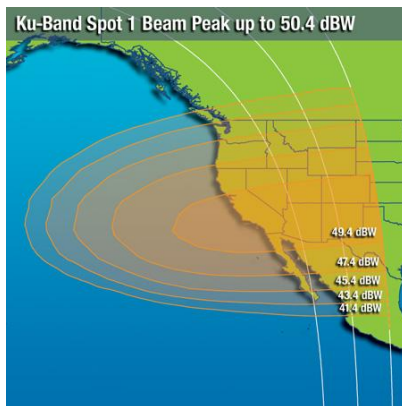

Power plant 3970 Watts.

Communications Pay load.

Type of Service: International Broadcast.

Frequency Bands C and Ku.

Transponder numbers: 26 C Band Ku 10

Channel Polarization C band circular / Ku Linear

Beam Patterns:

C band: Global, West Hemispheric, East Hemispheric, West North/South Zone East North /South Zone Spot Beam A Spot Beam B

Spot 1 over USA

Spot 2 over New Caledonia

Spot 3 over Tahiti

Intelsat IS18

Orbital location 180 degrees East