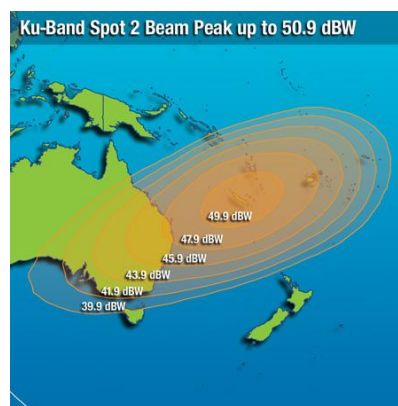

Power plant 3970 Watts.

Communications Pay load.

Type of Service: International Broadcast.

Frequency Bands C and Ku.

Transponder numbers: 26 C Band Ku 10

Channel Polarization C band circular / Ku Linear

Beam Patterns:

C band: Global, West Hemispheric, East Hemispheric, West North/South Zone East North /South Zone Spot Beam A Spot Beam B

Spot 1 over USA

Spot 2 over New Caledonia

Spot 3 over Tahiti

Intelsat IS18

Orbital location 180 degrees East