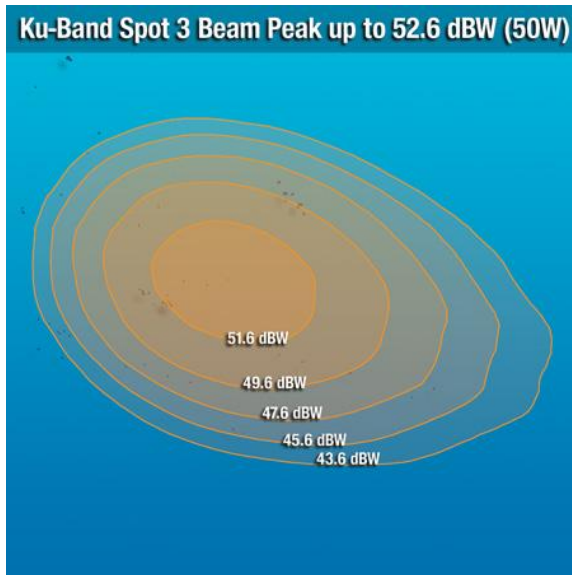

Power plant Two 4840 W-Hr capacity Li-Ion batteries

Antenna: 2.5x2.7 m single shell super-elliptical

Solar Arrays: Four panels per array, UTJ Gallium Arsenide

C-band 24 active transponders with two groups of 16-for-12 redundant TWTA's

Comparison of IS701 C band downlink beam patterns to those of IS18

Replaces C band Hemi and Zone beams

Replaces C band Spot on 701

Both satellites have global beam downlink as illustrated

IS701's global beam edge EIRP value is 26 dbw to 34 dbw in the bore site.

IS18 global beam edge EIRP value is 32dbw to 35dbw in the bore site

Comparison of IS701 Ku downlink beam patterns to those of IS18

Replaces Ku spot 3 centered on Tahiti

Replaces Ku spot 2 centered on New Caledonia

The New Caledonian spot beam covers New Zealand for the first time with a signal strength of 46 dbw. The signal covers the whole of New Zealand evenly so there should be no dramatic increases in receive dish size for any service that uses this down link beam pattern.