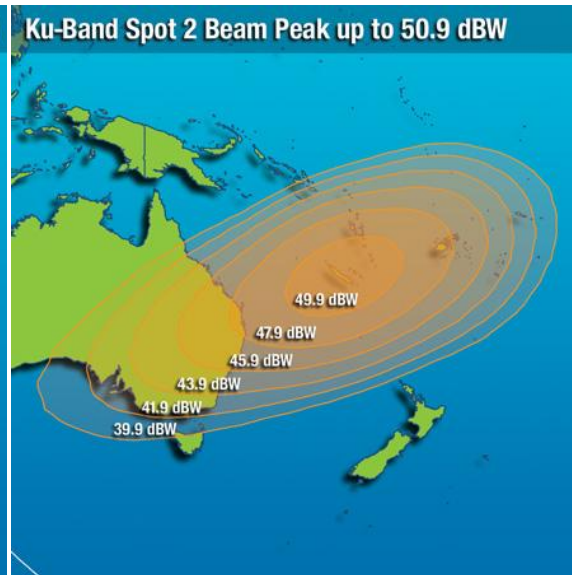

Ku-band 12 active transponders with two groups of 8-for-6 TWTA's

Mission Description

Intelsat 18 satellite will carry a hybrid payload and will be located at an orbital slot at 180 degrees East Longitude. The satellite's C-band payload will serve Eastern Asia, the Western Pacific and North America. The Ku-band payload will serve North America, French Polynesia, Cook Islands, Australia, New Zealand, New Caledonia, Vanatu, Fiji, Tonga, Samoa and other islands

Comparison of IS701 C band downlink beam patterns to those of IS18

Replaces C band Hemi and Zone beams

Replaces C band Spot on 701

Both satellites have global beam downlink as illustrated

IS701's global beam edge EIRP value is 26 dbw to 34 dbw in the bore site.

IS18 global beam edge EIRP value is 32dbw to 35dbw in the bore site

Comparison of IS701 Ku downlink beam patterns to those of IS18

Replaces Ku spot 3 centered on Tahiti

Replaces Ku spot 2 centered on New Caledonia

The New Caledonian spot beam covers New Zealand for the first time with a signal strength of 46 dbw. The signal covers the whole of New Zealand evenly so there should be no dramatic increases in receive dish size for any service that uses this down link beam pattern.