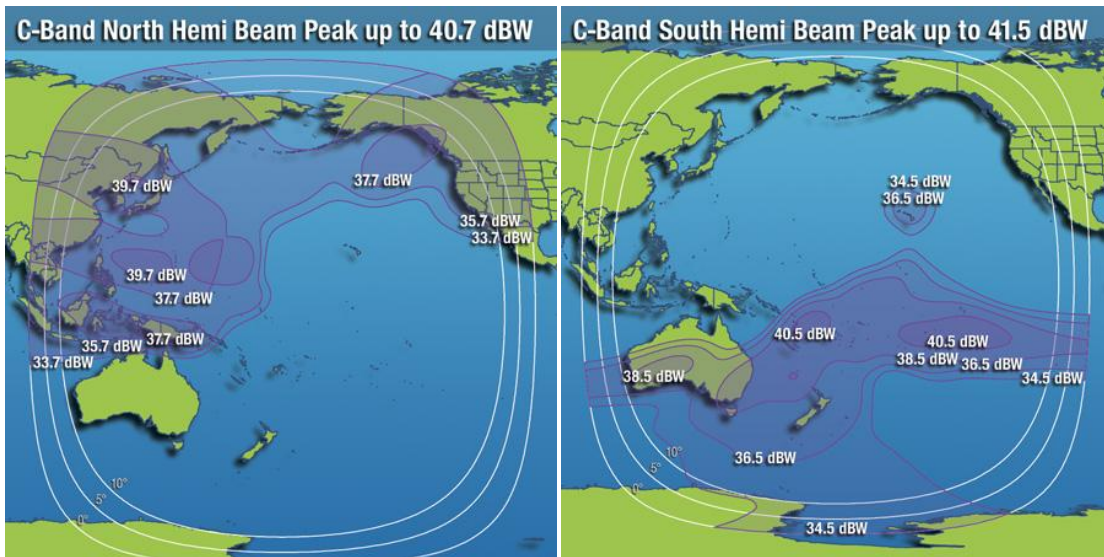

Comparison of IS701 C band downlink beam patterns to those of IS18

Replaces C band Hemi and Zone beams

Replaces C band Spot on 701