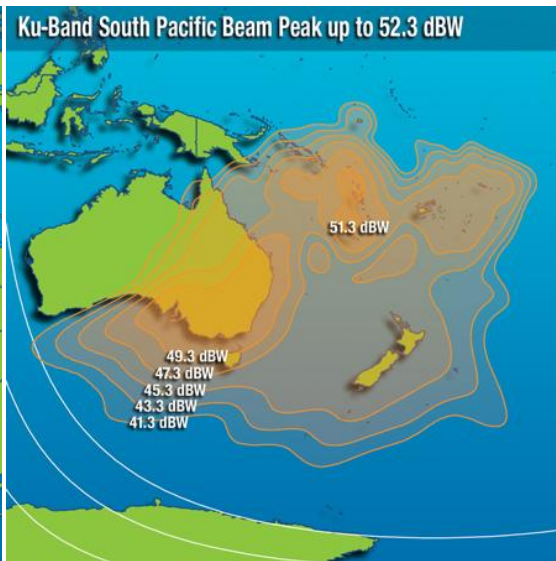

Ku-band 12 active transponders with two groups of 8-for-6 TWTA's

Mission Description

Intelsat 18 satellite will carry a hybrid payload and will be located at an orbital slot at 180 degrees East Longitude. The satellite's C-band payload will serve Eastern Asia, the Western Pacific and North America. The Ku-band payload will serve North America, French Polynesia, Cook Islands, Australia, New Zealand, New Caledonia, Vanatu, Fiji, Tonga, Samoa and other islands

Comparison of IS701 C band downlink beam patterns to those of IS18

Replaces C band Hemi and Zone beams

Replaces C band Spot on 701

Both satellites have global beam downlink as illustrated

IS701's global beam edge EIRP value is 26 dbw to 34 dbw in the bore site.

IS18 global beam edge EIRP value is 32dbw to 35dbw in the bore site

Comparison of IS701 Ku downlink beam patterns to those of IS18

Replaces Ku spot 3 centered on Tahiti

Replaces Ku spot 2 centered on New Caledonia

The New Caledonian spot beam covers New Zealand for the first time with a signal strength of 46 dbw. The signal covers the whole of New Zealand evenly so there should be no dramatic increases in receive dish size for any service that uses this down link beam pattern.