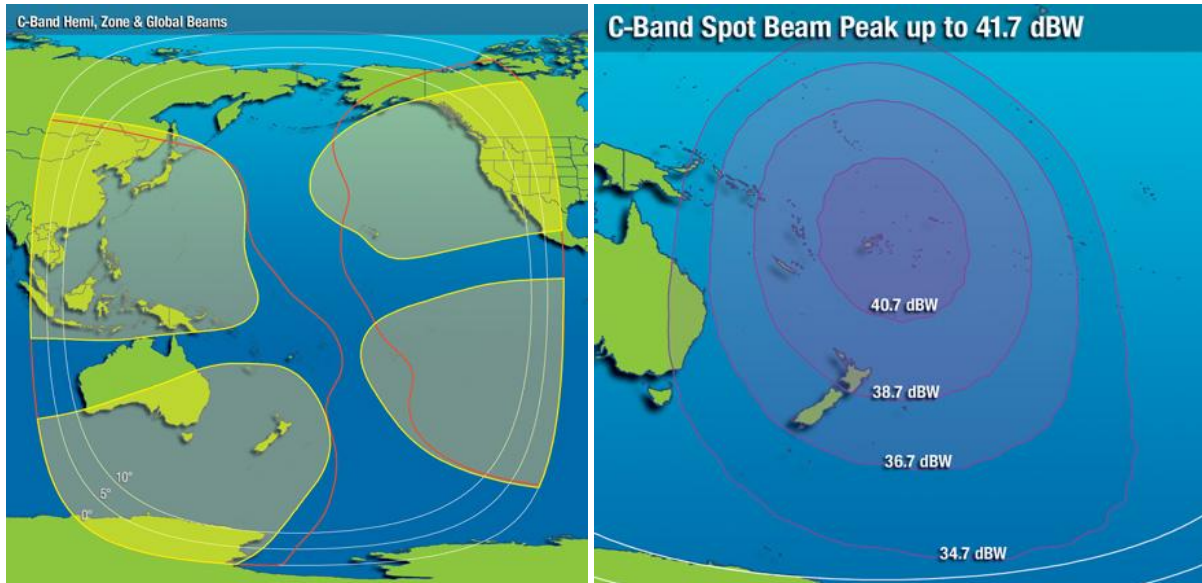

C band: Global, West Hemispheric, East Hemispheric, West North/South Zone East North /South Zone Spot Beam A Spot Beam B

Spot 1 over USA

Spot 2 over New Caledonia

Spot 3 over Tahiti

Intelsat IS18

Orbital location 180 degrees East