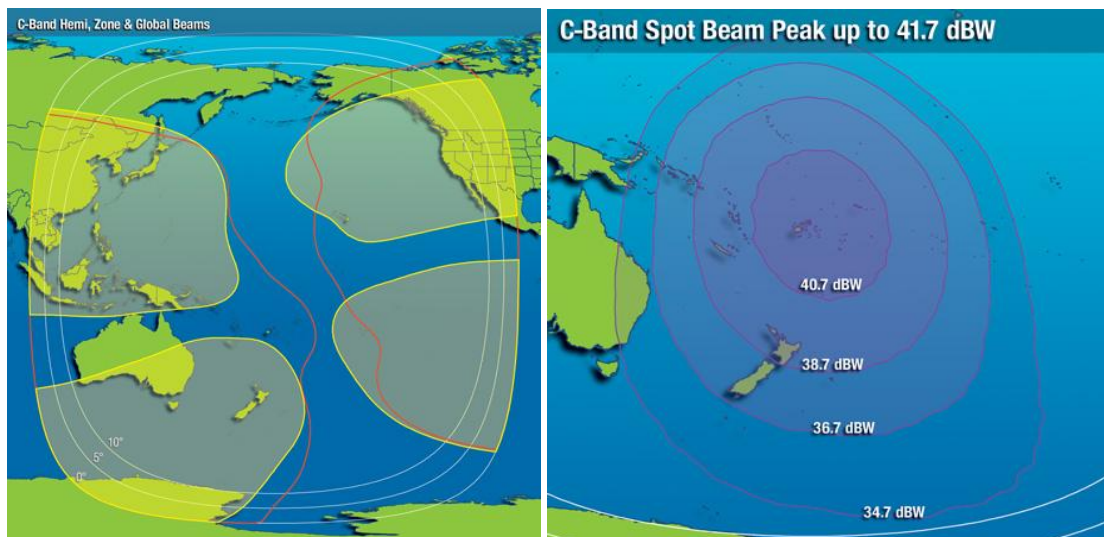

Ku-band 12 active transponders with two groups of 8-for-6 TWTA's

Mission Description

Intelsat 18 satellite will carry a hybrid payload and will be located at an orbital slot at 180 degrees East Longitude. The satellite's C-band payload will serve Eastern Asia, the Western Pacific and North America. The Ku-band payload will serve North America, French Polynesia, Cook Islands, Australia, New Zealand, New Caledonia, Vanatu, Fiji, Tonga, Samoa and other islands

Comparison of IS701 C band downlink beam patterns to those of IS18

Replaces C band Hemi and Zone beams

Replaces C band Spot on 701

Both satellites have global beam downlink as illustrated

IS701's global beam edge EIRP value is 26 dbw to 34 dbw in the bore site.

IS18 global beam edge EIRP value is 32dbw to 35dbw in the bore site

Comparison of IS701 Ku downlink beam patterns to those of IS18

Replaces Ku spot 3 centered on Tahiti

Replaces Ku spot 2 centered on New Caledonia

The New Caledonian spot beam covers New Zealand for the first time with a signal strength of 46 dbw. The signal covers the whole of New Zealand evenly so there should be no dramatic increases in receive dish size for any service that uses this down link beam pattern.